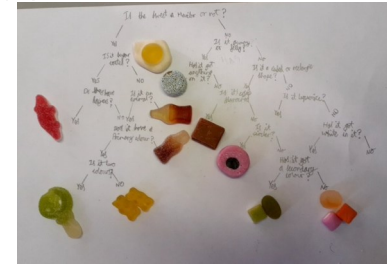

Pick a challenge to complete this week.

Geography

Go litter picking in your local area, making sure you have asked an adult first. Make sure you are wearing gloves if you have to pick the litter up with your hands. Have a look at the types of litter that you find. What is the most common type of litter that you collected

Art

Make some observational drawings of nature. Remember to add different textures to your drawings e.g line work, cross hatching and include shading where needed.

Science

Create a Dichotomous key using different types of animals. Here is a picture of the key below to help you.

Music

Listen to your favourite song. Then recreate this using different items that you can find around the house. As a challenge, change the genre of the song that you have chosen. E.g country to pop, rap to blues etc